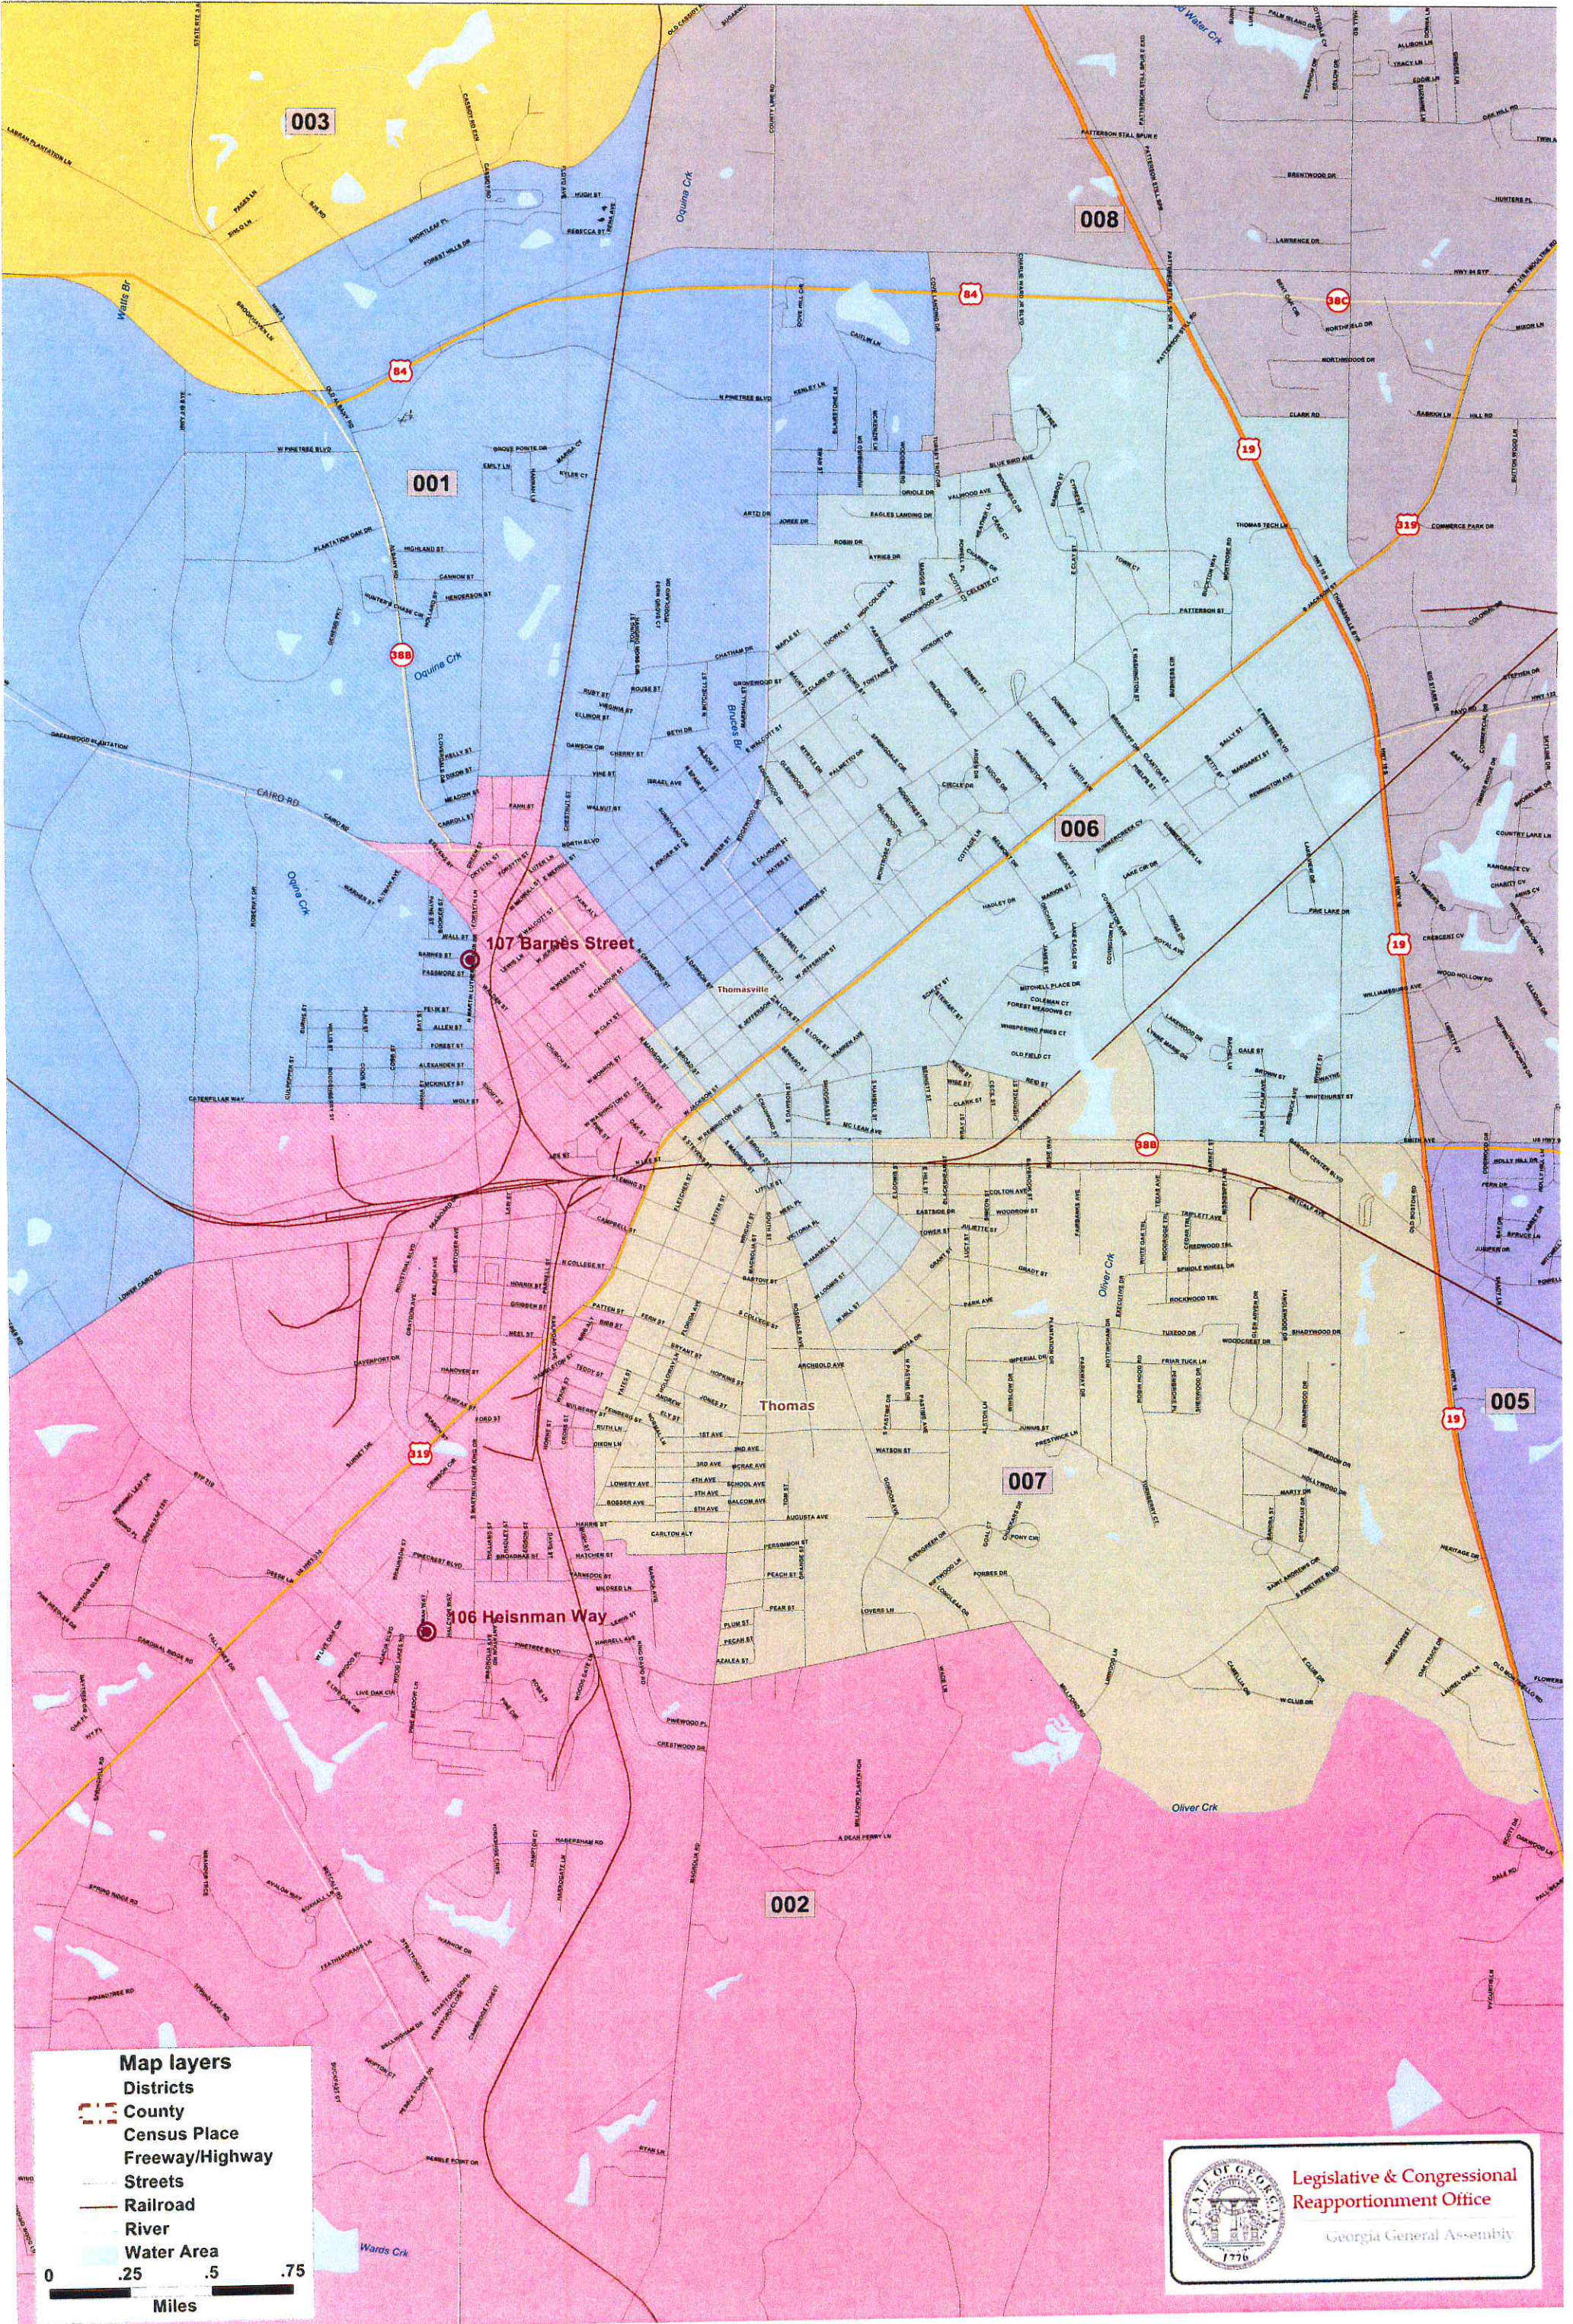

**Thomas County, Georgia  
Proposed Council Districts  
City of Thomasville Detail**

client: thomas cc  
plan: thomascc-prop7-tiger2010edata  
type: local

**Map layers**

- Districts
- County
- Census Place
- Freeway/Highway
- Streets
- Railroad
- River
- Water Area

0 .25 .5 .75  
Miles

**Legislative & Congressional  
Reapportionment Office**  
Georgia General Assembly